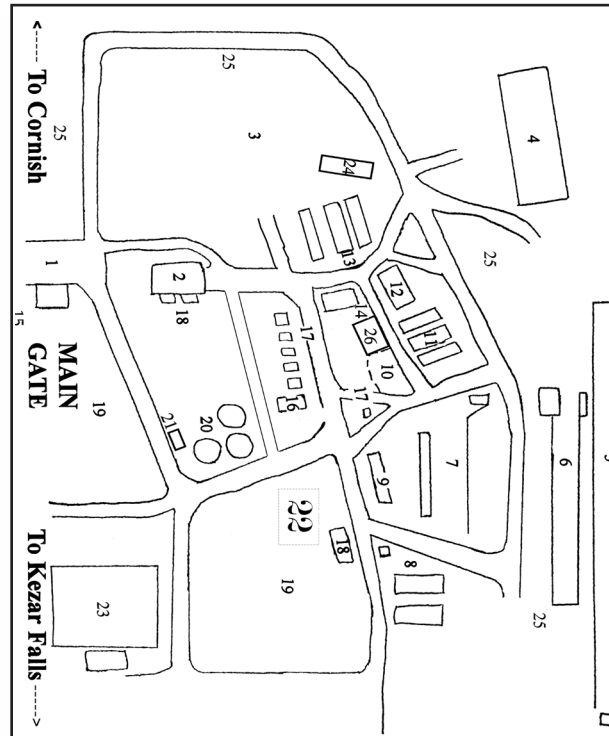

from Southern Maine
& New Hampshire

DIRECTIONS:

From Portland :

Take route 25 West to Main Street Cornish. Turn right at Moulton Lumber. Follow approximately 2.5 miles.

From North Conway and Fryeburg:

Follow 5 South to Cornish - continue as above.

From Freedom, NH:

Follow route 25 East to Cornish. Turn left at Moulton Lumber - continue as above.

From Bridgton and North Windham:

Follow route 35 East to Standish, turn right onto route 25 West - continue as above.

**Come on back to the fairgrounds for the
19TH ANNUAL
OSS�PEE VALLEY MUSIC FESTIVAL
JULY 27 - 30, 2017
FMI: www.ossipeevalley.com**

1. ## FAIRGROUNDS
1. Main Gate Administration Office
  2. Hawley Pavilion
  3. Midway
  4. Horseshoe Pits
  5. 4 x 4 /ATV Race Track
  6. Mini Tractor Track
  7. Pulling Ring & Grandstand
  8. Horse & Cattle Barns/Scales
  9. Pedal Pull Track
  10. Gazebo Park
  11. Dairy, Beef Cattle & 4-H Barns
  12. Charles West Show Arena
  13. Goat & Sheep & Show Oxen Barns
  14. Ag Demonstration Area
  15. Walk-In Gate
  16. Commercial Exhibits Office
  17. Organization Food Booths Security Office
  18. Restrooms
  19. Parking
  20. Octagon Exhibit Halls
  21. Blacksmith Shop & AG Exhibit Area
  22. Stage & Show Tent
  23. Pony, Draft Horse Ring
  24. Sheep & Goat Show Arena
  25. Camping
  26. Show Steer Ring

No pets will be allowed on Fairgrounds except service dogs.

OSS�PEE VALLEY FAIR

2018

“The Friendliest of Fairs!”

July 12-15

South Hiram, Maine

www.ossipeevalleyfair.com